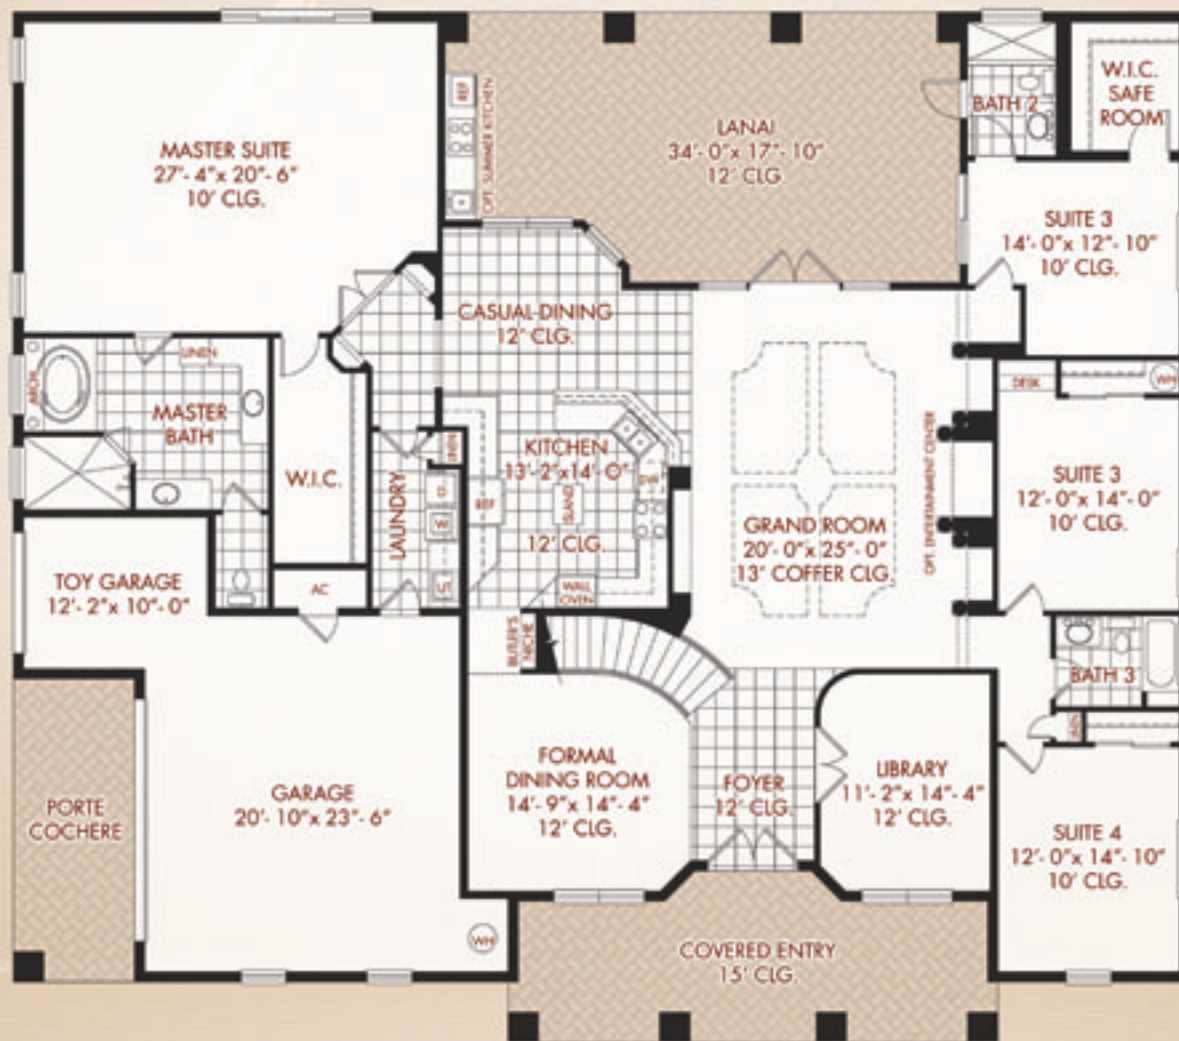

Portofino

2ND FLOOR

SQUARE FOOTAGE

1ST LIVING	3407
2ND LIVING	1097
GARAGE	657
LANAI	562
PORTE COCHERE	160
BALCONIES	418
ENTRY	314
TOTAL LIVING	4504
TOTAL	6615

Portofino Estates

Venetian Bay